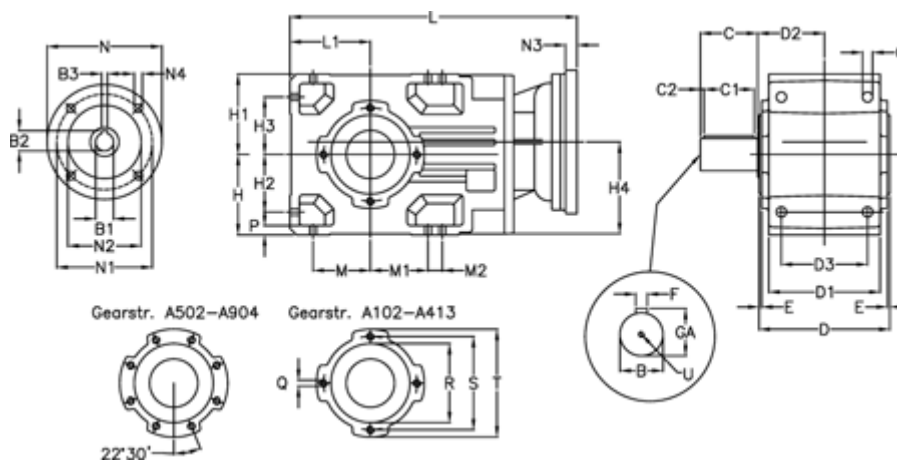

Article number: 29600101391220
 Description: Bevel helical gearbox
 A102UR-13,9-P63B5

Measures

B = 25	D1 = 95	H1 = 70	M2 = 0	Q = M8x12
B1 = 11	D2 = 63.0	H2 = 50	N = 140	R = 80
B2 = 12.8	D3 = 75	H3 = 50	N1 = 115	S = 100
B3 = 4	Description = A102UR-xx-P63 B5	H4 = 83.0	N2 = 95	T = 120
C = 45	E = 3.0	L = 282.5	N3 = -	U = M8x19
C1 = 35	F = 8	L1 = 70	N4 = M8x19	
C2 = 5.0	GA = 28	M = 50	O = 9.5	
D = 117	H = 70	M1 = 50	P = 9	